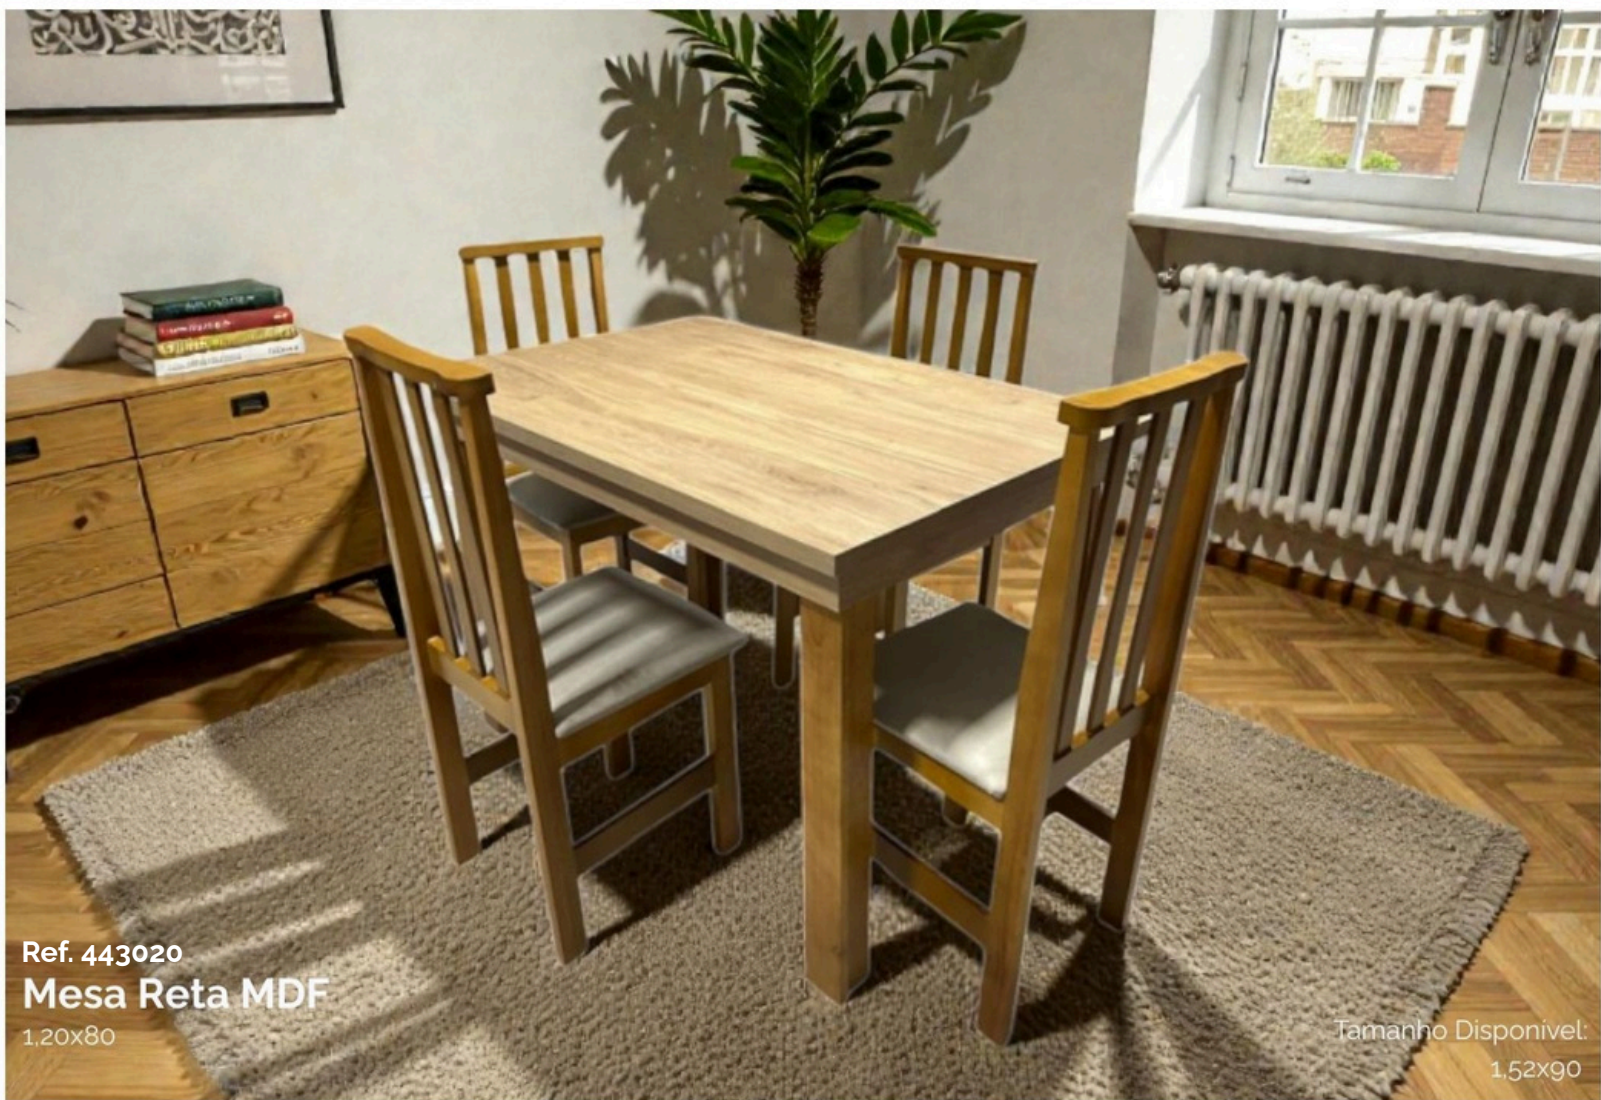

Ref. 443020

Mesa Reta MDF

1,20x80

Tamanho Disponível:

1,52x90